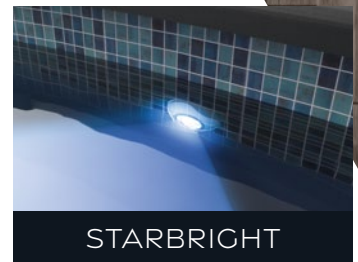

Solstice™

WOODSTOCK

WOODSTOCK

GOLD SERIES

The **WOODSTOCK** model provides a rustic and elegant charm. It will fit perfectly into a classic and cozy environment with its shades of wood.

Carvin® distinguishes itself by being the only above-ground pool manufacturer to certify every pool with ICC-ES. Designed to comply with ANSI/PHTA/ICC-4 standards.

STARJET

STARFALL

STARGLOW

STARBRIGHT

Round Pool Features

- Outstanding 8 layer Pool Wall Protection
- Graduated Rails
- Stable & High Wall Rails
- Integrated Tubing & Wire Management
- Adjustable Ledge Covers
- Snap In Uprights

Oval Pool Features

- Includes All Round Pool Features
- 12 Gauge Thick Buttress Free Upright
- Less Hardware with Geomet Finish
- Galvanized Steel Pressure Plates & Tie Straps

Specifications

- Height - 52" Steel
- Ledges - 6.5"
- Uprights - 6"