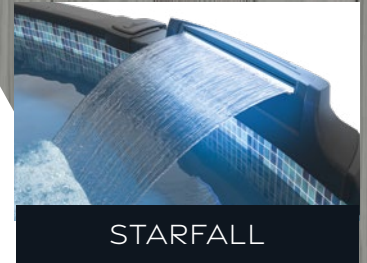

Solstice™

WHITEWOOD

WHITEWOOD

GOLD SERIES

With its bleached wood finish, the **WHITEWOOD** model offers a refreshing look that will complement your modern, upscale environment.

Carvin® distinguishes itself by being the only above-ground pool manufacturer to certify every pool with ICC-ES. Designed to comply with ANSI/PHTA/ICC-4 standards.

STARJET

STARFALL

STARGLOW

STARBRIGHT

Round Pool Features

- Outstanding 8 layer Pool Wall Protection
- Graduated Rails
- Stable & High Wall Rails
- Integrated Tubing & Wire Management
- Adjustable Ledge Covers
- Snap In Uprights

Oval Pool Features

- Includes All Round Pool Features
- 12 Gauge Thick Buttress Free Upright
- Less Hardware with Geomet Finish
- Galvanized Steel Pressure Plates & Tie Straps

Specifications

Height - 52" Steel
54" Aluminum
Ledges - 6.5"
Uprights - 6"