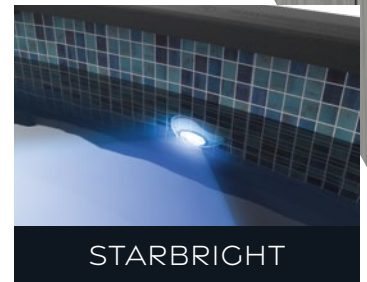

Solstice™

WHITEWOOD

WHITEWOOD

GOLD SERIES

With its bleached wood finish, the **WHITEWOOD** model offers a refreshing look that will complement your modern, upscale environment.

Carvin® distinguishes itself by being the only above-ground pool manufacturer to certify every pool with ICC-ES. Designed to comply with ANSI/PHTA/ICC-4 standards.

STARJET

STARFALL

STARGLOW

STARBRIGHT

Round Pool Features

- Outstanding 8 layer Pool Wall Protection
- Graduated Rails
- Stable & High Wall Rails
- Integrated Tubing & Wire Management
- Adjustable Ledge Covers
- Snap In Uprights

Oval Pool Features

- Includes All Round Pool Features
- 12 Gauge Thick Buttress Free Upright
- Less Hardware with Geomet Finish
- Galvanized Steel Pressure Plates & Tie Straps

Specifications

Height - 52" Steel
54" Aluminum
Ledges - 6.5"
Uprights - 6"