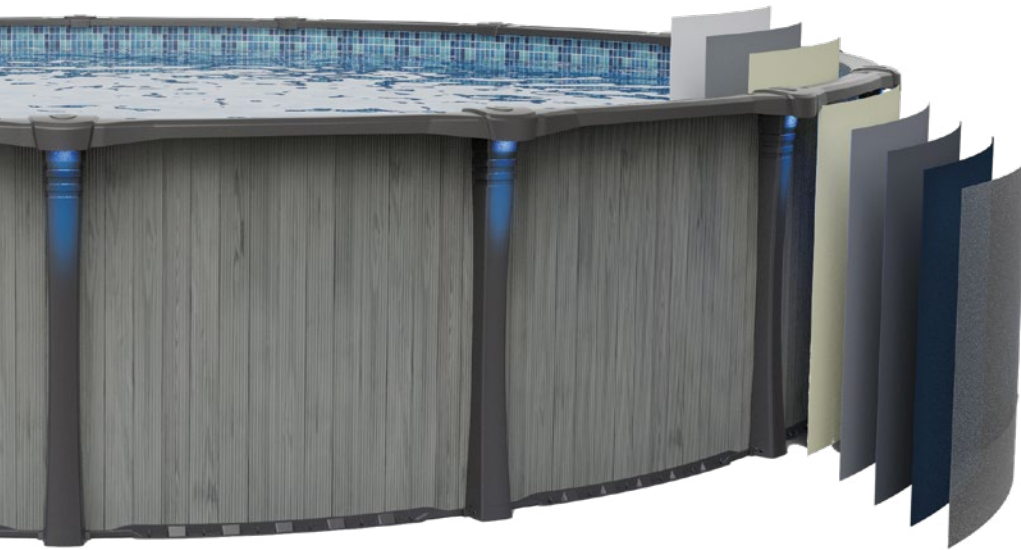

Solstice™

WHITEWOOD

WHITEWOOD

GOLD SERIES

With its bleached wood finish, the **WHITEWOOD** model offers a refreshing look that will complement your modern, upscale environment.

Carvin® distinguishes itself by being the only above-ground pool manufacturer to certify every pool with ICC-ES. Designed to comply with ANSI/PHTA/ICC-4 standards.

STARJET

STARFALL

STARGLOW

STARBRIGHT

Round Pool Features

- Outstanding 8 layer Pool Wall Protection
- Graduated Rails
- Stable & High Wall Rails
- Integrated Tubing & Wire Management
- Adjustable Ledge Covers
- Snap In Uprights

Oval Pool Features

- Includes All Round Pool Features
- 12 Gauge Thick Buttress Free Upright
- Less Hardware with Geomet Finish
- Galvanized Steel Pressure Plates & Tie Straps

Specifications

Height - 52" Steel
54" Aluminum
Ledges - 6.5"
Uprights - 6"

POOL DIMENSIONS

ROUND

12', 15', 18', 21', 24', 27', 30', 33'

OVAL

12' x 15', 12' x 18', 12' x 21', 12' x 24'
15' x 21', 15' x 24', 15' x 30'
18' x 33', 18' x 39'

Solstice™
BY CARVIN®