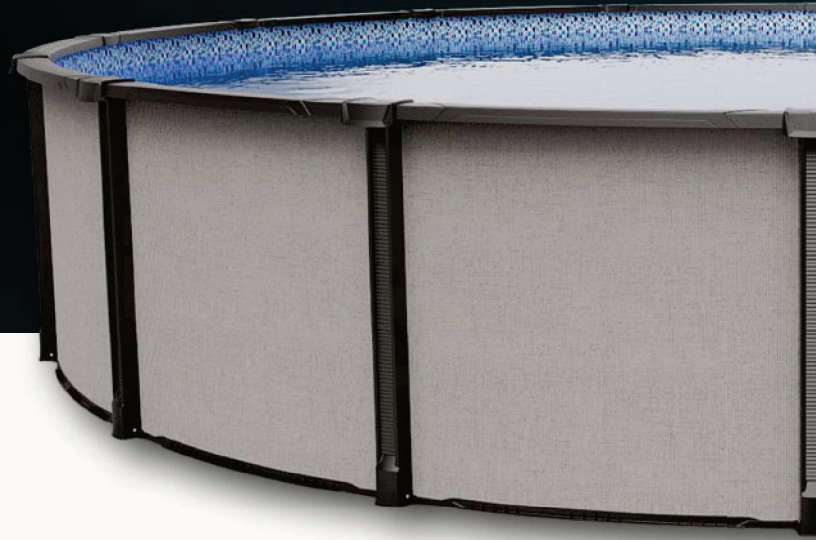

SUNLIT BAY

Model

SUNLIT BAY

Sunlit Bay features a soft, linen-like stone texture that brings a light and airy feel to any outdoor space. Its clean, minimalist finish creates a calm and inviting atmosphere, perfect for relaxed summer days.

Our Sunlit Bay pool is one of the few above-ground pool models to be ICC-ES certified. Each is designed to comply with ANSI/PHTA/ICC-4 standards.

STRUCTURE

The Sunlit Bay, built on the S300 structure from the accessible S3 Series, combines proven structural reliability with a more architectural look. Its bold vertical lines and geometric detailing bring visual interest to your outdoor space while maintaining the performance and quality you can trust. An excellent choice for those seeking both style and value in an above-ground pool.

FEATURES

-  SMART & STABLE RAILS
-  RESILIENT POOL WALLS
-  ONE-PIECE LEDGE COVER
-  PRECISION-GUIDED LOWER PLATES
-  STRONG TOP LEDGES

*Product colors may vary due to differences in the printing process and screen color settings.

INFORMATION

Dimensions: Round Pools	12' - 15' - 18' - 21' - 24' - 27'
Wall Material	Steel 52"
Structure	100% resin
Salt Water Compatibility	Yes
Warranty	30-Year Limited Warranty