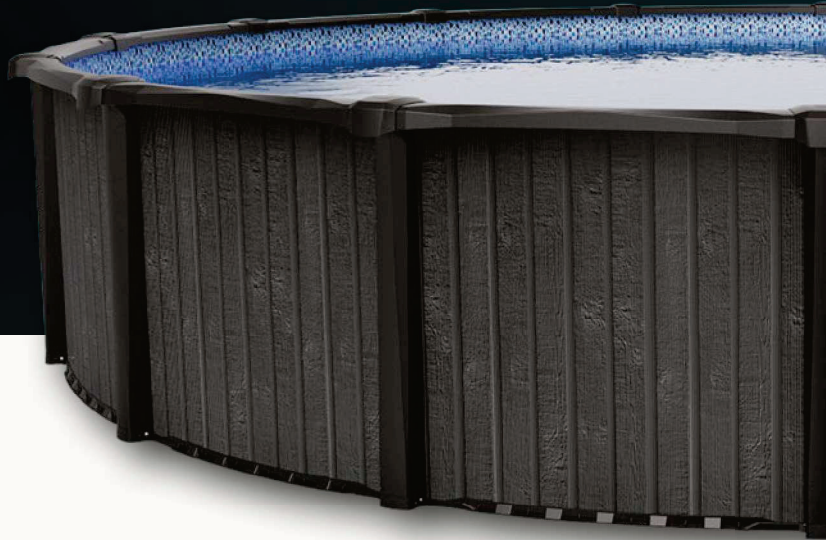

SHADOW CREST

Model

SHADOW CREST

Designed to harmonize with today's refined outdoor spaces, Shadow Crest features a vertically grooved wood texture and a sophisticated charcoal finish. It's the perfect match for modern homes that embrace timeless design and high-end materials.

Our Shadow Crest pool is one of the few above-ground pool models to be ICC-ES certified. Each is designed to comply with ANSI/PHTA/ICC-4 standards.

*Product colors may vary due to differences in the printing process and screen color settings.

STRUCTURE

The Shadow Crest is built upon a pool structure that stands out with its pronounced vertical detailing and angular accents, offering a truly architectural aesthetic. Its reinforced structure and top-tier materials make it ideal for homeowners seeking a premium pool option with a striking, contemporary design that remains stylish year after year.

FEATURES

-  SMART & STABLE RAILS
-  RESILIENT POOL WALLS
-  SEAMLESS LEDGE COVERS
-  PRECISION-GUIDED LOWER PLATES
-  STRONG TOP LEDGES
-  SELF-LOCKING UPRIGHTS

INFORMATION

Dimensions: Round Pools	12' - 15' - 18' - 21' - 24' - 27' - 30' - 33'
Dimensions: Oval Pools	12'x15' - 12'x18' - 12'x21' - 12'x24' 15'x21' - 15'x24' - 15'x30' 18'x33' - 18'x39'
Wall Material	Aluminum 54"
Structure	100% resin
Salt Water Compatibility	Yes